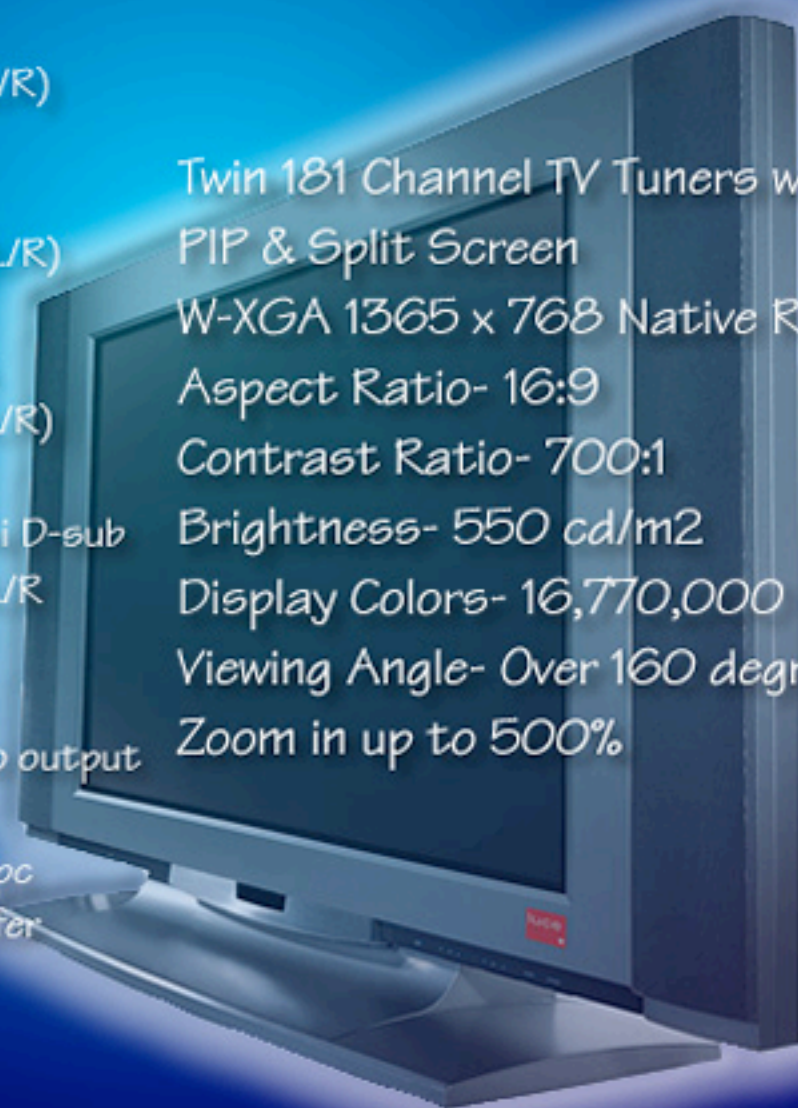

Matching Audio input L/R

Monitor- Composite Video out

Monitor Line Level Audio output

Amplifier- Left, Right, Center 7 wpc

Surround-L/R, Sub-woofer

Twin 181 Channel TV Tuners with
PIP & Split Screen

W-XGA 1365 x 768 Native Resolu

Aspect Ratio- 16:9

Contrast Ratio- 700:1

Brightness- 550 cd/m2

Display Colors- 16,770,000

Viewing Angle- Over 160 degrees

Zoom in up to 500%

luce

um)